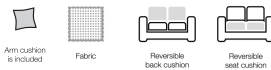

Arm - 20cm

6422
White wash
H - 45

9741
Laquered
H - 45

10313
Walnut
H - 45

Choose seat cushions:

ORTIZ