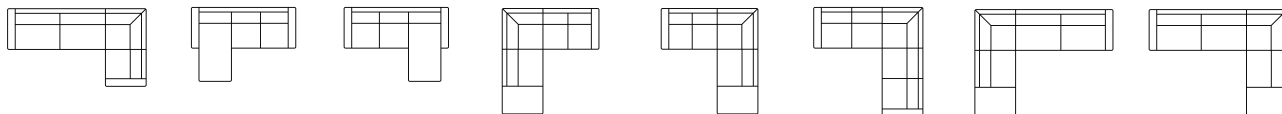

3 seater + corner 90 + 1 seater
Art. No.: 14703
H90 x D172 x W276cm

Chaiselongue (L)
Art. No.: 16041
H90 x D155 x W241cm

Chaiselongue (R)
Art. No.: 16042
H90 x D155 x W241cm

Footstool with storage + 1,5 seater + corner 90 + 2 seater
Art. No.: 14692
H90 x D255 x W248cm

2 seater + corner 90 + 1,5 seater + footstool with storage
Art. No.: 14693
H90 x D255 x W248cm

2 seater + corner 90 + 2 seater
Art. No.: 14704
H90 x D250 x W250cm

Footstool with storage + 1,5 seater + corner 90 + 3 seater
Art. No.: 14694
H90 x D255 x W276cm

3 seater + corner 90 + 1,5 seater + footstool with storage
Art. No.: 14695
H90 x D255 x W276cm