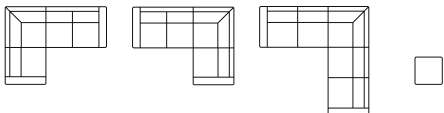

GLEN

The essence of enduring natural style with
warming and familiar overtones.

1 seater Art. No.: 14677 H91 x D89 x W82cm	2 seater* Art. No.: 14678 H91 x D89 x W160cm	2.5 seater* Art. No.: 14679 H91 x D89 x W185cm	3 seater* Art. No.: 14680 H91 x D89 x W205cm
--	--	--	--

2 seater + corner 90 + 1 seater

1 seater + corner 90 + 2 seater* Art. No.: 15893 H91 x D168 x W246cm	2 seater + corner 90 + 1 seater* Art. No.: 15894 H91 x D168 x W246cm	2 seater + corner 90 + 2 seater* Art. No.: 15989 H91 x D246 x W246cm	Footstool Art. No.: 14860 H48 x D63 x W63cm
---	---	---	---