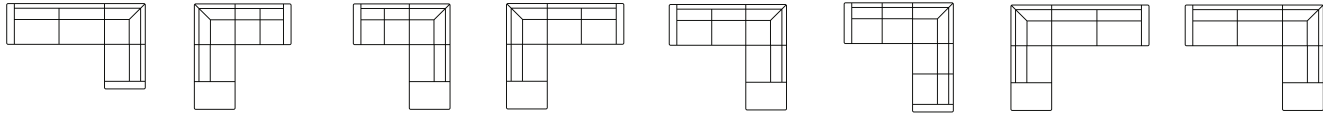

# DORSET

Timeless design combined with maximum comfort for every living.

footstool + 1,5 seater + corner 90 + 3 seater

1,5 seater + corner 90 + 3 seater

3 seater

1 seater

3 seater + corner 90 +  
2 seater

DORSET

1 seater intermodule without arms Art. No.: 14562 H96 x D96 x W58cm	1 seater Art. No.: 12777 H91 x D96 x W93cm	1,5 seater intermodule without arms Art. No.: 14576 H96 x D96 x W88cm	2 seater* Art. No.: 12778 H96 x D96 x W151cm	3 seater* Art. No.: 12779 H96 x D96 x W209cm	1 seater + corner 90 + 2 seater* Art. No.: 13037 H96 x D172 x W228cm	2 seater + corner 90 + 1 seater* Art. No.: 13036 H96 x D172 x W228cm	1,5 seater without arms+ corner 90 + 3 seater* Art. No.: 14277 H96 x D184 x W287cm	3 seater + corner 90 + 1,5 seater without arms* Art. No.: 14278 H96 x D184 x W287cm	1,5 seater + corner 90 + 3 seater* Art. No.: 14853 H96 x D202 x W287cm
--	--	--	--	--	---	---	---	--	---

3 seater + corner 90 + 1,5 seater* Art. No.: 14854 H96 x D202 x W287cm	Footstool with storage + 1,5 seater + corner 90 + 2 seater* Art. No.: 14527 H96 x D244 x W229cm	2 seater + corner 90 + 1,5 seater + footstool with storage* Art. No.: 14528 H96 x D244 x W229cm	Footstool with storage + 1,5 seater + corner 90 + 3 seater* (small corner) Art. No.: 17137 H94 x D229 x W258cm	3 seater + corner 90 + 1,5 seater + footstool with storage* (small corner) Art. No.: 17138 H94 x D229 x W258cm	2 seater + corner 90 + 2 seater* Art. No.: 14012 H96 x D228 x W229cm	Footstool with storage + 1,5 seater + corner 90 + 3 seater (L)* Art. No.: 14296 H96 x D244 x W287cm	3 seater + corner 90 + 1,5 seater + footstool with storage (R)* Art. No.: 14297 H96 x D244 x W287cm
---	---	---	--	--	---	---	---