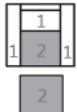

9332
Walnut
H-155