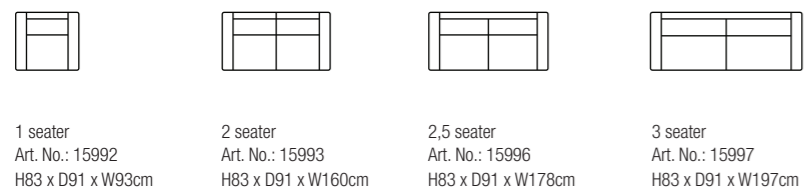

Chaiselongue