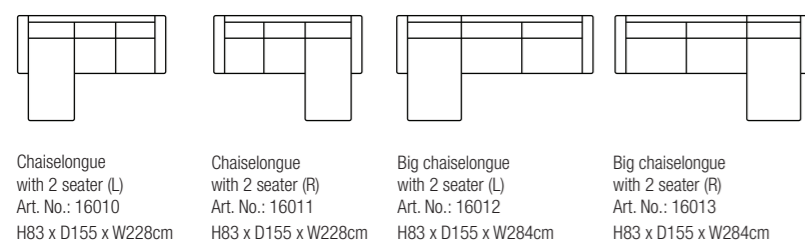

Arm cushion
is included

ISLA

JOY

The perfect blend of elegance and modernity.
This collection will take pride of place in
any home.

Chaiselongue

Arm - 12cm

15583 White wash H-145

15137 Laquered H-145