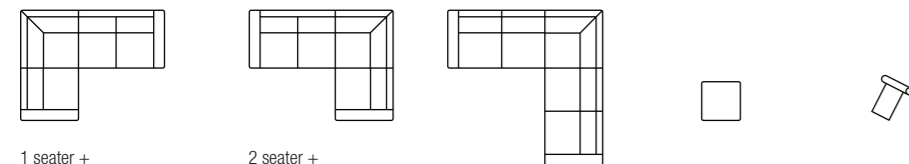

3 seater Art. No.: 12034 H87 x D86 x W217cm	Open end (L) Art. No.: 12310 H87 x D86 x W127cm	Open end (R) Art. No.: 12311 H87 x D86 x W127cm	Corner 90 Art. No.: 12312 H87 x D92 x W92cm	Chaiselongue part (L) Art. No.: 12308 H87 x D155 x W78cm	Chaiselongue part (R) Art. No.: 12309 H87 x D155 x W78cm	Chaiselongue (L) Art. No.: 12308+12303 H87 x D155 x W217cm	Chaiselongue (R) Art. No.: 12302+12309 H87 x D155 x W217cm	Open corner (L) Art. No.: 12310+ 12312+12303 H87 x D219 x W231cm	Open corner (R) Art. No.: 12302+ 12312+12311 H87 x D219 x W231cm

1 seater + corner 90 + 2 seater Art. No.: 12297+ 12312+12303 H87 x D170 x W231cm	2 seater + corner 90 + 1 seater Art. No.: 12302+ 12312+12298 H87 x D170 x W231cm	2 seater + corner 90 + 2 seater Art. No.: 12302+12312+12303 H87 x D231 x W231cm	Footstool Art. No.: 12313 H47 x D63 x W63cm	Headrest Art. No.: 12286 13 x 55cm