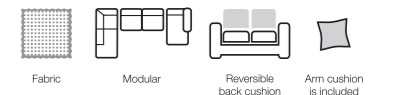

Arm - 14cm

19034
Metal black
H-170

16194
Laquered
H-170

18832
Walnut
H-170

16193
Wood black
H-170

KIARA

LEWIS

Scandinavian style and design with enduring natural comfort and many many options.