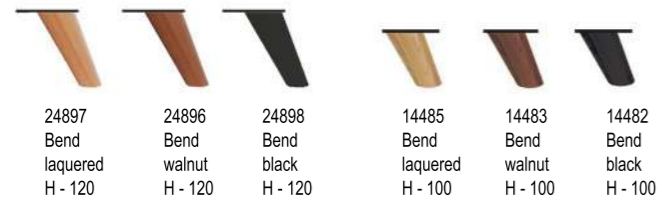

3 seater with one arm (L) Art. No.: 18894 H92 x D102 x W204cm	3 seater with one arm (R) Art. No.: 18895 H92 x D102 x W204cm	Chaiselongue part (L) Art. No.: 18898 H92 x D150 x W103cm	Chaiselongue part (R) Art. No.: 18899 H92 x D150 x W103cm	Open end part (L) Art. No.: 18896 H92 x D102 x W127cm	Open end part (R) Art. No.: 18897 H92 x D102 x W127cm	Footstool Art. No.: 18901 H50 x D60 x W80cm