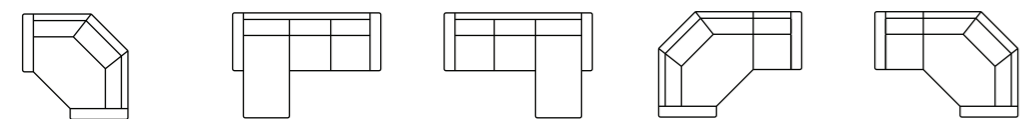

SOFAS FOR EVERY HOME

HARLOW

3 seater bended

Chaiselongue with 2 seater

1 seater Art. No.: 14243 H88 x D90 x W103cm	1,5 seater Art. No.: 16233 H88 x D90 x W121cm	2 seater Art. No.: 14244 H88 x D90 x W170cm	2,5 seater Art. No.: 18431 H88 x D90 x W186cm	3 seater Art. No.: 14242 H88 x D90 x W206cm	3 seater bended Art. No.: 15798 H88 x D105 x W245cm
---	---	---	---	---	---