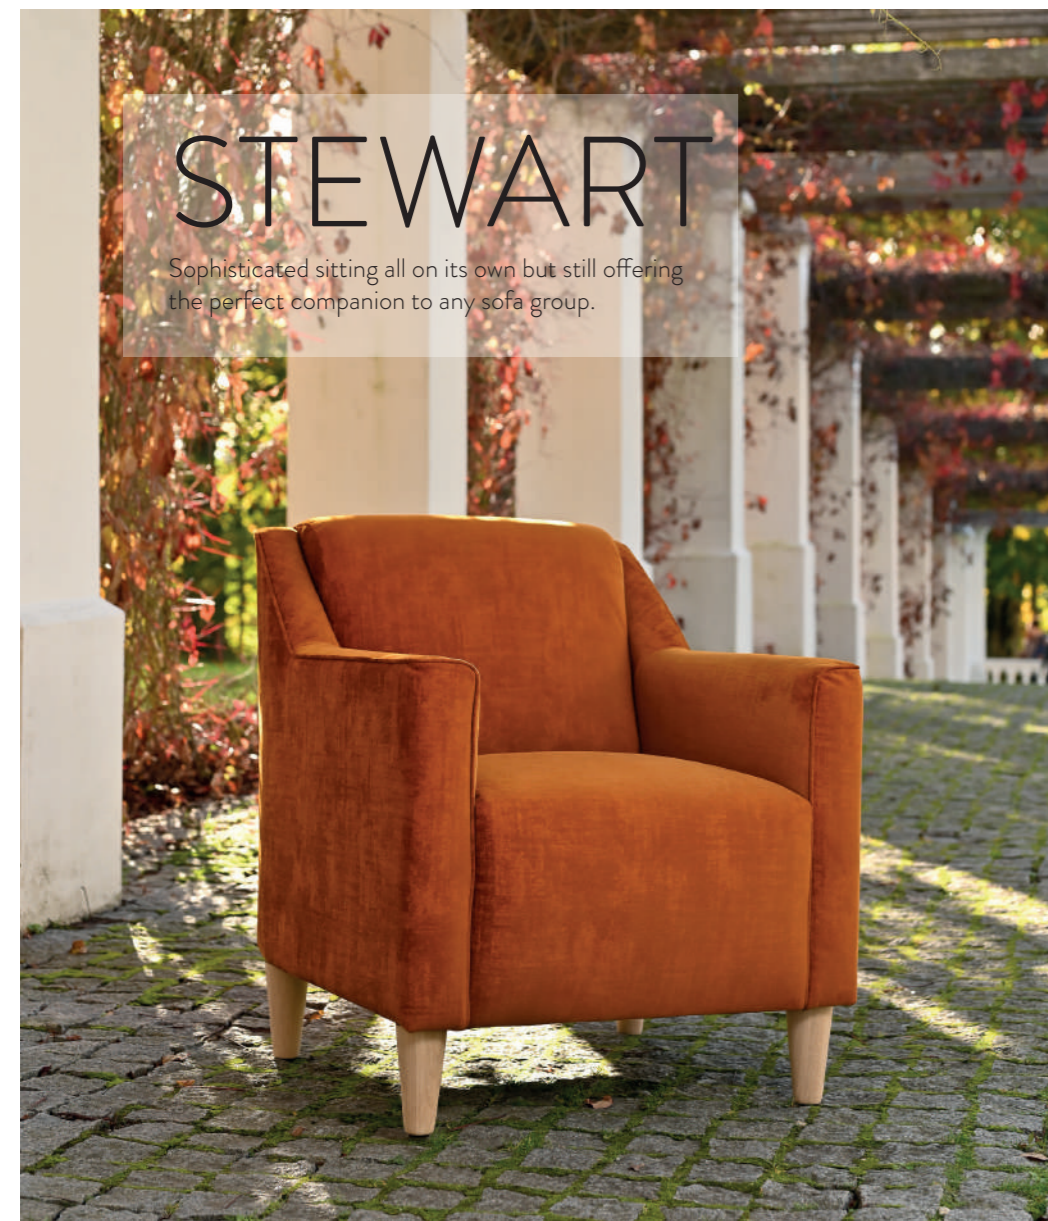

STEWART

Sophisticated sitting all on its own but still offering the perfect companion to any sofa group.