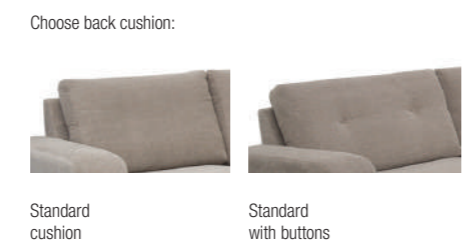

1 seater without arms Art. No.: 12810 H91 x D98 x W69cm	1 seater with 1 arm (L) Art. No.: 12811 H91 x D98 x W91cm	1 seater with 1 arm (R) Art. No.: 12812 H91 x D98 x W91cm	1 seater Art. No.: 12813 H91 x D98 x W113cm	1,5 seater without arms Art. No.: 12784 H91 x D98 x W102cm	1,5 seater with 1 arm (L) Art. No.: 12785 H91 x D98 x W124cm	1,5 seater with 1 arm (R) Art. No.: 12786 H91 x D98 x W124cm	1,5 seater Art. No.: 12787 H91 x D98 x W146cm	2 seater without arms Art. No.: 12794 H91 x D98 x W137cm	2 seater with 1 arm (L) Art. No.: 12795 H91 x D98 x W159cm	2 seater with 1 arm (R) Art. No.: 12796 H91 x D98 x W159cm

2 seater Art. No.: 12797 H91 x D98 x W181cm	2,5 seater without arms Art. No.: 12788 H91 x D98 x W158cm	2,5 seater with 1 arm (L) Art. No.: 12789 H91 x D98 x W180cm	2,5 seater with 1 arm (R) Art. No.: 12790 H91 x D98 x W180cm	2,5 seater Art. No.: 12791 H91 x D98 x W202cm	3 seater without arms Art. No.: 12798 H91 x D98 x W187cm	3 seater with 1 arm (L) Art. No.: 12799 H91 x D98 x W209cm	3 seater with 1 arm (R) Art. No.: 12800 H91 x D98 x W209cm	3 seater Art. No.: 12801 H91 x D98 x W231cm	Open end (L) Art. No.: 12820 H91 x D98 x W127cm	Open end (R) Art. No.: 12821 H91 x D98 x W127cm

Corner 90 Art. No.: 12792 H91 x D120 x W120cm	Chaiselongue (L) Art. No.: 12814 H91 x D166 x W89cm	Chaiselongue (R) Art. No.: 12815 H91 x D166 x W89cm	Footstool Art. No.: 13497 H48 x D65 x W65cm

ORLEAN