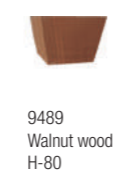

1 seater without arms Art. No.: 12810 H91 x D98 x W69cm	1 seater with 1 arm (L) Art. No.: 12811 H91 x D98 x W91cm	1 seater with 1 arm (R) Art. No.: 12812 H91 x D98 x W91cm	1 seater Art. No.: 12813 H91 x D98 x W113cm	1,5 seater without arms Art. No.: 12784 H91 x D98 x W102cm	1,5 seater with 1 arm (L) Art. No.: 12785 H91 x D98 x W124cm	1,5 seater with 1 arm (R) Art. No.: 12786 H91 x D98 x W124cm	1,5 seater Art. No.: 12787 H91 x D98 x W146cm	2 seater without arms Art. No.: 12794 H91 x D98 x W137cm	2 seater with 1 arm (L) Art. No.: 12795 H91 x D98 x W159cm	2 seater with 1 arm (R) Art. No.: 12796 H91 x D98 x W159cm

2 seater Art. No.: 12797 H91 x D98 x W181cm	2,5 seater without arms Art. No.: 12788 H91 x D98 x W158cm	2,5 seater with 1 arm (L) Art. No.: 12789 H91 x D98 x W180cm	2,5 seater with 1 arm (R) Art. No.: 12790 H91 x D98 x W180cm	2,5 seater Art. No.: 12791 H91 x D98 x W202cm	3 seater without arms Art. No.: 12798 H91 x D98 x W187cm	3 seater with 1 arm (L) Art. No.: 12799 H91 x D98 x W209cm	3 seater with 1 arm (R) Art. No.: 12800 H91 x D98 x W209cm	3 seater Art. No.: 12801 H91 x D98 x W231cm	Open end (L) Art. No.: 12820 H91 x D98 x W127cm	Open end (R) Art. No.: 12821 H91 x D98 x W127cm

Corner 90 Art. No.: 12792 H91 x D120 x W120cm	Chaiselongue (L) Art. No.: 12814 H91 x D166 x W89cm	Chaiselongue (R) Art. No.: 12815 H91 x D166 x W89cm	Footstool Art. No.: 13497 H48 x D65 x W65cm

ORLEAN