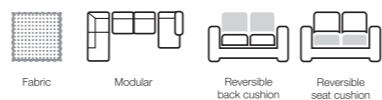

1 seater without arms Art. No.: 12299 H87 x D86 x W63cm	1 seater with 1 arm (L) Art. No.: 12297 H87 x D86 x W78cm	1 seater with 1 arm (R) Art. No.: 12298 H87 x D86 x W78cm	1 seater Art. No.: 12281 H87 x D86 x W94cm	2 seater without arms Art. No.: 12304 H87 x D86 x W124cm	2 seater with 1 arm (L) Art. No.: 12302 H87 x D86 x W139cm	2 seater with 1 arm (R) Art. No.: 12303 H87 x D86 x W139cm	2 seater Art. No.: 12033 H87 x D86 x W155cm	3 seater without arms Art. No.: 12307 H87 x D86 x W186cm	3 seater with 1 arm (L) Art. No.: 12305 H87 x D86 x W201cm	3 seater with 1 arm (R) Art. No.: 12306 H87 x D86 x W201cm

3 seater Art. No.: 12034 H87 x D86 x W217cm	Open end (L) Art. No.: 12310 H87 x D86 x W127cm	Open end (R) Art. No.: 12311 H87 x D86 x W127cm	Corner 90 Art. No.: 12312 H87 x D92 x W92cm	Chaiselongue part (L) Art. No.: 12308 H87 x D155 x W78cm	Chaiselongue part (R) Art. No.: 12309 H87 x D155 x W78cm	Chaiselongue (L) Art. No.: 12308+12303 H87 x D155 x W217cm	Chaiselongue (R) Art. No.: 12302+12309 H87 x D155 x W217cm	Open corner (L) Art. No.: 12310+ 12312+12303 H87 x D219 x W231cm	Open corner (R) Art. No.: 12302+ 12312+12311 H87 x D219 x W231cm

1 seater + corner 90 + 2 seater Art. No.: 12297+ 12312+12303 H87 x D170 x W231cm	2 seater + corner 90 + 1 seater Art. No.: 12302+ 12312+12298 H87 x D170 x W231cm	2 seater + corner 90 + 2 seater Art. No.: 12302+12312+12303 H87 x D231 x W231cm	Footstool Art. No.: 12313 H47 x D63 x W63cm	Headrest Art. No.: 12286 13 x 55cm

9549 Walnut H-145	507 Natural oak H-145	2300 Wood black H-145	8572 Round wood H-145	511 Metal chrome H-145	7527 Wood laquered H-155	7556 Wood black painted H-155

DALTON