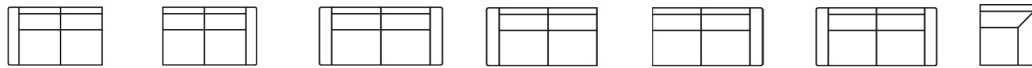

SOFAS FOR EVERY HOME

1 seater Art. No.: 18988 H94 x D99 x W109cm	1 seater with one arm (L) Art. No.: 18989 H94 x D99 x W89cm	1 seater with one arm (R) Art. No.: 18990 H94 x D99 x W89cm	1,5 seater Art. No.: 18992 H94 x D99 x W141cm	1,5 seater with one arm (L) Art. No.: 18993 H94 x D99 x W121cm	1,5 seater with one arm (R) Art. No.: 18994 H94 x D99 x W121cm	2 seater Art. No.: 18996 H94 x D99 x W176cm
---	--	--	---	---	---	---

2 seater with one arm (L) Art. No.: 18997 H94 x D99 x W156cm	2 seater with one arm (R) Art. No.: 18998 H94 x D99 x W156cm	2,5 seater Art. No.: 19000 H94 x D99 x W197cm	2,5 seater with one arm (L) Art. No.: 19001 H94 x D99 x W177cm	2,5 seater without arms (R) Art. No.: 19002 H94 x D99 x W177cm	3 seater Art. No.: 19004 H94 x D99 x W226cm	Corner 90 Art. No.: 19010 H94 x D119 x W119cm
---	---	---	---	---	---	---