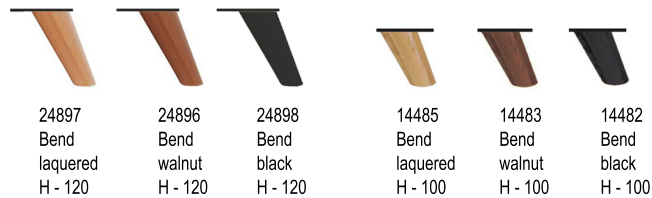

1 seater Art. No.: 18885 H92 x D102 x W124cm	1 seater with one arm (L) Art. No.: 18886 H92 x D102 x W103cm	1 seater with one arm (R) Art. No.: 18887 H92 x D102 x W103cm	1,5 seater Art. No.: 18888 H92 x D102 x W138cm	1,5 seater with one arm (L) Art. No.: 18838 H92 x D102 x W117cm	1,5 seater with one arm (R) Art. No.: 18839 H92 x D102 x W117cm	2 seater Art. No.: 18889 H92 x D102 x W175cm

2 seater with one arm (L) Art. No.: 18840 H92 x D102 x W154cm	2 seater with one arm (R) Art. No.: 18841 H92 x D102 x W154cm	2,5 seater Art. No.: 18890 H92 x D102 x W201cm	2,5 seater with one arm (L) Art. No.: 18891 H92 x D102 x W180cm	2,5 seater without arms (R) Art. No.: 18892 H92 x D102 x W180cm	3 seater Art. No.: 18893 H92 x D102 x W225cm	Corner 90 Art. No.: 18842 H92 x D119 x W119cm

3 seater with one arm (L) Art. No.: 18894 H92 x D102 x W204cm	3 seater with one arm (R) Art. No.: 18895 H92 x D102 x W204cm	Chaiselongue part (L) Art. No.: 18898 H92 x D150 x W103cm	Chaiselongue part (R) Art. No.: 18899 H92 x D150 x W103cm	Open end part (L) Art. No.: 18896 H92 x D102 x W127cm	Open end part (R) Art. No.: 18897 H92 x D102 x W127cm	Footstool Art. No.: 18901 H50 x D60 x W80cm

CARLTON