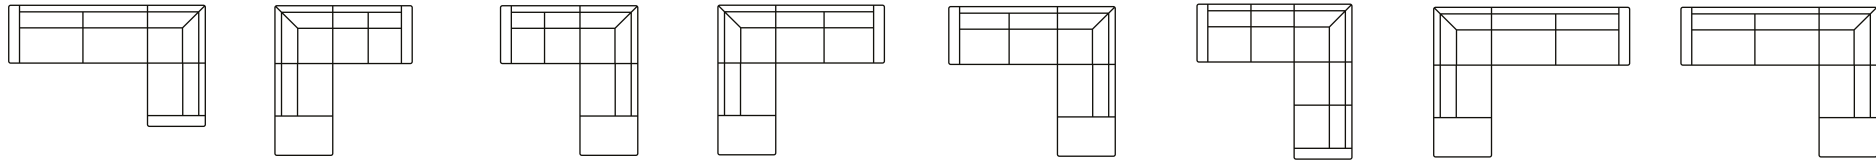

DORSET

Timeless design combined with maximum comfort for everyday living.

SOFAS FOR EVERY HOME

3 seater + corner 90 + 1,5 seatet + footstool

3 seater + corner 90 + 1,5 seatet

3 seater

1 seater

3 seater + corner 90 + 2 seatet

DORSET

1 seater intermodule without arms Art. No.: 14562 H96 x D96 x W58cm	1 seater Art. No.: 12777 H91 x D96 x W93cm	1,5 seater intermodule without arms Art. No.: 14576 H96 x D96 x W88cm	2 seater* Art. No.: 12778 H96 x D96 x W151cm	3 seater* Art. No.: 12779 H96 x D96 x W209cm	1 seater + corner 90 + 2 seater* Art. No.: 13037 H96 x D172 x W228cm	2 seater + corner 90 + 1 seater* Art. No.: 13036 H96 x D172 x W228cm	1,5 seater without arms+ corner 90 + 3 seater* Art. No.: 14277 H96 x D184 x W287cm	3 seater + corner 90 + 1,5 seater without arms* Art. No.: 14278 H96 x D184 x W287cm	1,5 seater + corner 90 + 3 seater* Art. No.: 14853 H96 x D202 x W287cm
---	--	---	--	--	--	--	--	---	--

3 seater + corner 90 + 1,5 seater* Art. No.: 14854 H96 x D202 x W287cm	Footstool with storage + 1,5 seater + corner 90 + 2 seater* Art. No.: 14527 H96 x D244 x W229cm	2 seater + corner 90 + 1,5 seater + footstool with storage* Art. No.: 14528 H96 x D244 x W229cm	Footstool with storage + 1,5 seater + corner 90 + 3 seater* (small corner) Art. No.: 17137 H94 x D229 x W258cm	3 seater + corner 90 + 1,5 seater + footstool with storage* (small corner) Art. No.: 17138 H94 x D229 x W258cm	2 seater + corner 90 + 2 seater* Art. No.: 14012 H96 x D228 x W229cm	Footstool with storage + 1,5 seater + corner 90 + 3 seater (L)* Art. No.: 14296 H96 x D244 x W287cm	3 seater + corner 90 + 1,5 seater + footstool with storage (R)* Art. No.: 14297 H96 x D244 x W287cm
--	---	---	--	--	--	---	---