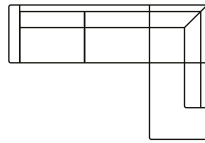

3 seater
with 1 arm (R)
Art. No.: 15280
H87 x D92 x W203cm

3 seater
Art. No.: 15233
H87 x D92 x W220cm

Corner 90
Art. No.: 15283
H87 x D87 x W87cm

Chaiselongue
with 1 arm (L)
Art. No.: 15176
H87 x D155 x W85cm

Chaiselongue
with 1 arm (R)
Art. No.: 15177
H87 x D155 x W85cm

Open corner
part (L)
Art. No.: 15281
H87 x D202 x W93cm

Open corner
part (R)
Art. No.: 15282
H87 x D202 x W93cm

Open corner
with 3 seater (L)
Art. No.: 15234
H87 x D202 x W290cm