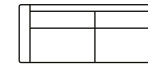

TIVOLI

1 seater
with 1 arm (L)
Art. No.: 15277
H87 x D92 x W86cm

1 seater
with 1 arm (R)
Art. No.: 15278
H87 x D92 x W86cm

1 seater
Art. No.: 15173
H87 x D92 x W103cm

2 seater
with 1 arm (L)
Art. No.: 15174
H87 x D92 x W153cm

2 seater
with 1 arm (R)
Art. No.: 15175
H87 x D92 x W153cm

2 seater
Art. No.: 15231
H87 x D92 x W170cm

2,5 seater
Art. No.: 15232
H87 x D92 x W191cm

3 seater
with 1 arm (L)
Art. No.: 15279
H87 x D92 x W203cm