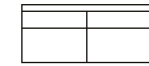

2 seater
with 1 arm (R)
Art. No.: 15175
H87 x D92 x W153cm

2 seater
Art. No.: 15231
H87 x D92 x W170cm

2,5 seater
Art. No.: 15232
H87 x D92 x W191cm

3 seater
with 1 arm (L)
Art. No.: 15279
H87 x D92 x W203cm

3 seater
with 1 arm (R)
Art. No.: 15280
H87 x D92 x W203cm

3 seater
Art. No.: 15233
H87 x D92 x W220cm

Corner 90
Art. No.: 15283
H87 x D87 x W87cm

Chaiselongue
with 1 arm (L)
Art. No.: 15176
H87 x D155 x W85cm