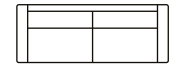

2 seater
with 1 arm (R)
Art. No.: 15175
H87 x D92 x W153cm

2 seater
Art. No.: 15231
H87 x D92 x W170cm

2,5 seater
Art. No.: 15232
H87 x D92 x W191cm

3 seater
with 1 arm (L)
Art. No.: 15279
H87 x D92 x W203cm

3 seater
with 1 arm (R)
Art. No.: 15280
H87 x D92 x W203cm

3 seater
Art. No.: 15233
H87 x D92 x W220cm

Corner 90
Art. No.: 15283
H87 x D87 x W87cm

Chaiselongue
with 1 arm (L)
Art. No.: 15176
H87 x D155 x W85cm