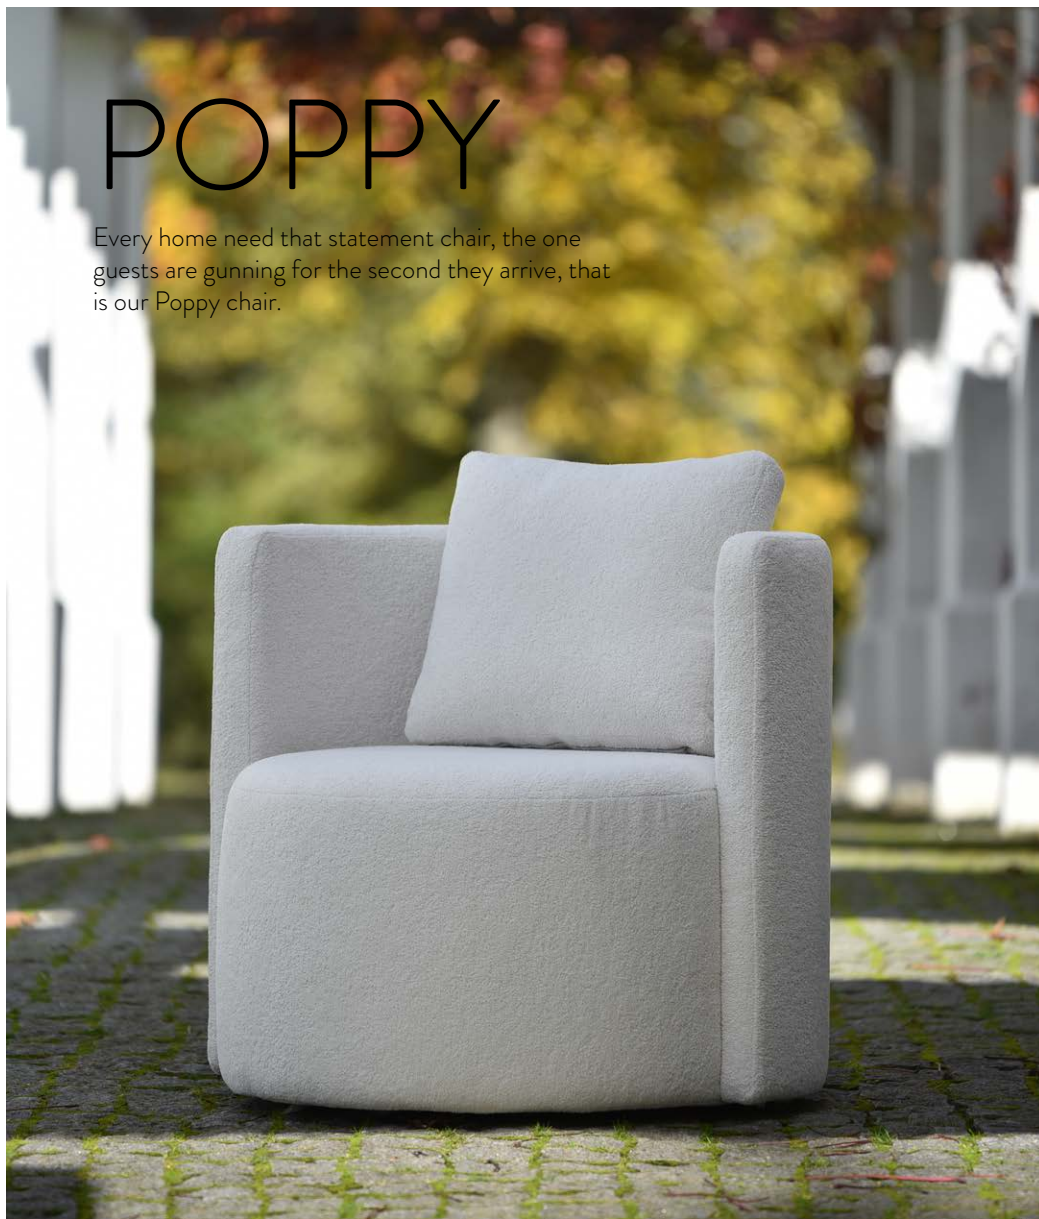

# POPPY

Every home need that statement chair, the one guests are gunning for the second they arrive, that is our Poppy chair.

Fabric

Armchair  
Art. No.: 17013  
H82 x D85 x W86cm