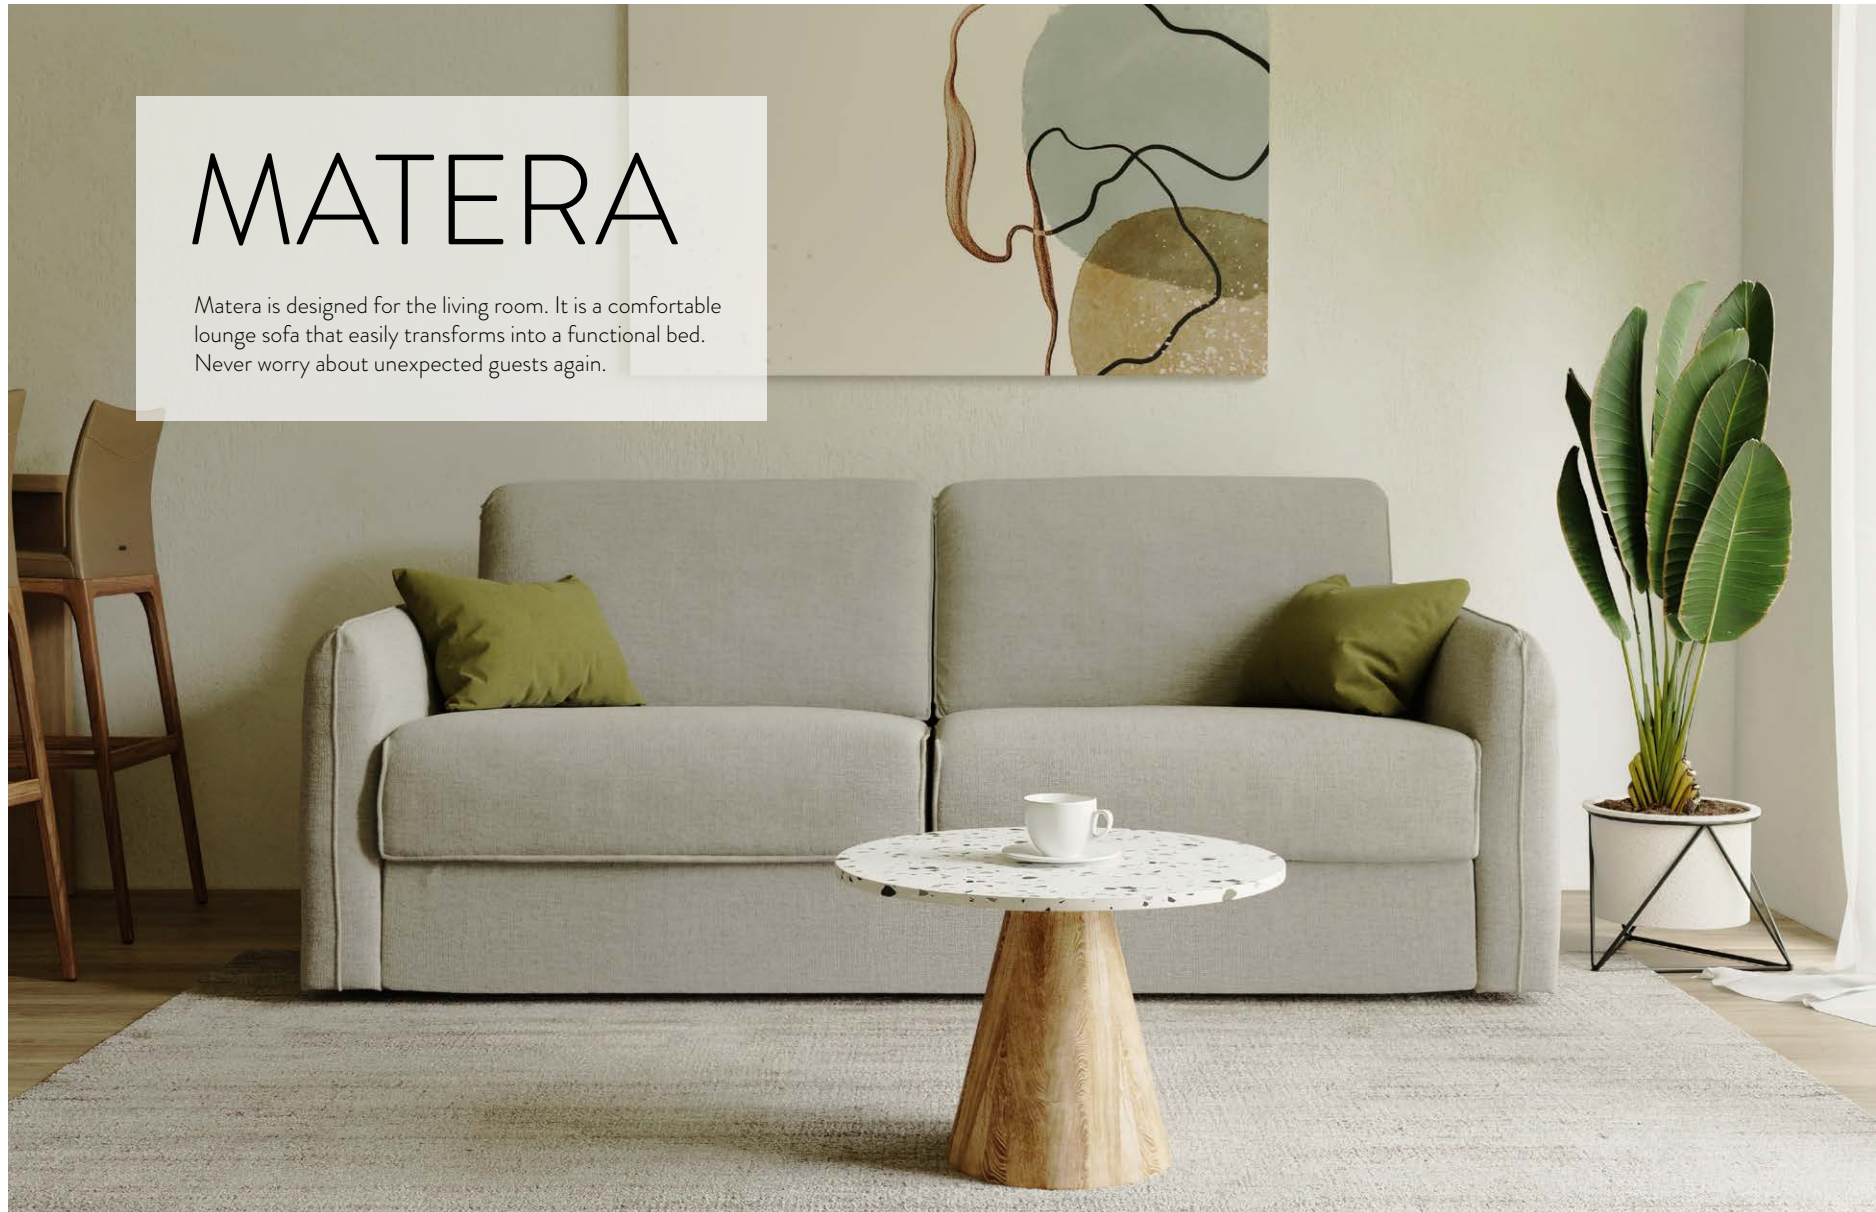

MATERA

Matera is designed for the living room. It is a comfortable lounge sofa that easily transforms into a functional bed. Never worry about unexpected guests again.

SOFAS FOR EVERY HOME

2 seater bedsofa

2 seater small bedsofa

2 seater small bedsofa
Art. No.: 17632
H86 x D98 x W171cm
Sleeping dimensions:
200 x120 cm

2 seater bedsofa
Art. No.: 17631
H86 x D98 x W191cm
Sleeping dimensions:
200 x140 cm

Arm A - 14cm