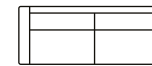

1,5 seater  
Art. No.: 17928  
H91x D98x W150cm

2 seater  
with 1 arm (L)  
Art. No.: 17933  
H91x D98x W161cm

2 seater  
with 1 arm (R)  
Art. No.: 17934  
H91x D98x W161cm

2 seater  
Art. No.: 17932  
H91x D98x W185cm

2,5 seater  
with 1 arm (L)  
Art. No.: 17937  
H91x D98x W182cm

2,5 seater  
with 1 arm (R)  
Art. No.: 17938  
H91x D98x W182cm

2,5 seater  
Art. No.: 17936  
H91x D98x W206cm

3 seater  
with 1 arm (L)  
Art. No.: 17941  
H91x D98x W211cm