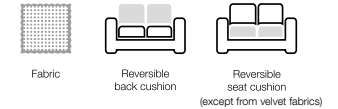

1 seater intermodule without arms Art. No.: 14682 H90 x D90 x W62cm	1 seater Art. No.: 14681 H90 x D90 x W102cm	1,5 seater intermodule without arms Art. No.: 14683 H90 x D90 x W105cm	2 seater Art. No.: 14684 H90 x D90 x W180cm	3 seater Art. No.: 14685 H90 x D90 x W208cm	1 seater + corner 90 + 2 seater Art. No.: 14690 H90 x D172 x W250cm	2 seater + corner 90 + 1 seater Art. No.: 14691 H90 x D172 x W250cm	1,5 seater without arms + corner 90 + 3 seater Art. No.: 14698 H90 x D193 x W276cm	3 seater + corner 90 + 1,5 seater without arms Art. No.: 14699 H90 x D193 x W276cm	1 seater + corner 90 + 3 seater Art. No.: 14702 H90 x D172 x W276cm

3 seater + corner 90 + 1 seater Art. No.: 14703 H90 x D172 x W276cm	Chaiselongue (L) Art. No.: 16041 H90 x D155 x W241cm	Chaiselongue (R) Art. No.: 16042 H90 x D155 x W241cm	Footstool with storage + 1,5 seater + corner 90 + 2 seater Art. No.: 14692 H90 x D255 x W248cm	2 seater + corner 90 + 1,5 seater + footstool with storage Art. No.: 14693 H90 x D255 x W248cm	2 seater + corner 90 + 2 seater Art. No.: 14704 H90 x D250 x W250cm	Footstool with storage + 1,5 seater + corner 90 + 3 seater Art. No.: 14694 H90 x D255 x W276cm	3 seater + corner 90 + 1,5 seater + footstool with storage Art. No.: 14695 H90 x D255 x W276cm

2 seater + corner 90 + 3 seater Art. No.: 14700 H90 x D250 x W276cm	3 seater + corner 90 + 2 seater Art. No.: 14701 H90 x D250 x W276cm	3 seater + corner 90 + 3 seater Art. No.: 15184 H90 x D276 x W276cm	Footstool big square Art. No.: 14843 H47 x D90 x W90cm	Footstool with storage Art. No.: 14707 H47 x D62 x W90cm	Footstool small Art. No.: 14706 H47 x D60 x W90cm

LYDIA