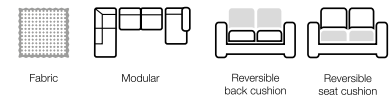

1 seater without arms Art. No.: 12299 H87 x D86 x W63cm	1 seater with 1 arm (L) Art. No.: 12297 H87 x D86 x W78cm	1 seater with 1 arm (R) Art. No.: 12298 H87 x D86 x W78cm	1 seater Art. No.: 12281 H87 x D86 x W94cm	2 seater without arms Art. No.: 12304 H87 x D86 x W124cm	2 seater with 1 arm (L) Art. No.: 12302 H87 x D86 x W139cm	2 seater with 1 arm (R) Art. No.: 12303 H87 x D86 x W139cm	2 seater Art. No.: 12033 H87 x D86 x W155cm	3 seater without arms Art. No.: 12307 H87 x D86 x W186cm	3 seater with 1 arm (L) Art. No.: 12305 H87 x D86 x W201cm	3 seater with 1 arm (R) Art. No.: 12306 H87 x D86 x W201cm

3 seater Art. No.: 12034 H87 x D86 x W217cm	Open end (L) Art. No.: 12310 H87 x D86 x W127cm	Open end (R) Art. No.: 12311 H87 x D86 x W127cm	Corner 90 Art. No.: 12312 H87 x D92 x W92cm	Chaiselongue part (L) Art. No.: 12308 H87 x D155 x W78cm	Chaiselongue part (R) Art. No.: 12309 H87 x D155 x W78cm	Chaiselongue (L) Art. No.: 12308+12303 H87 x D155 x W217cm	Chaiselongue (R) Art. No.: 12302+12309 H87 x D155 x W217cm	Open corner (L) Art. No.: 12310+ 12312+12303 H87 x D219 x W231cm	Open corner (R) Art. No.: 12302+ 12312+12311 H87 x D219 x W231cm

1 seater + corner 90 + 2 seater Art. No.: 12297+ 12312+12303 H87 x D170 x W231cm	2 seater + corner 90 + 1 seater Art. No.: 12302+ 12312+12298 H87 x D170 x W231cm	2 seater + corner 90 + 2 seater Art. No.: 12302+12312+12303 H87 x D231 x W231cm	Footstool Art. No.: 12313 H47 x D63 x W63cm	Headrest Art. No.: 12286 13 x 55cm

9549 Walnut H-145	507 Natural oak H-145	2300 Wood black H-145	8572 Round wood H-145	511 Metal chrome H-145	7527 Wood laquered H-155	7556 Wood black painted H-155

DALTON