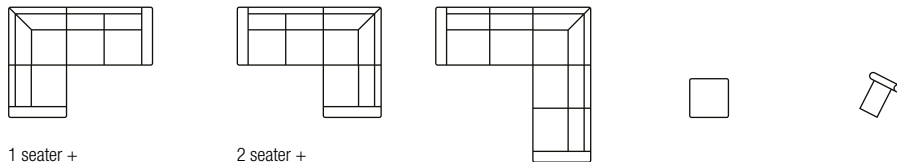

DALTON

Chaiselongue

Chaiselongue + 2 seater + corner 90 + 3 seater

1 seater without arms Art. No.: 12299 H87 x D86 x W63cm	1 seater with 1 arm (L) Art. No.: 12297 H87 x D86 x W78cm	1 seater with 1 arm (R) Art. No.: 12298 H87 x D86 x W78cm	1 seater Art. No.: 12281 H87 x D86 x W94cm	2 seater without arms Art. No.: 12304 H87 x D86 x W124cm	2 seater with 1 arm (L) Art. No.: 12302 H87 x D86 x W139cm	2 seater with 1 arm (R) Art. No.: 12303 H87 x D86 x W139cm	2 seater Art. No.: 12033 H87 x D86 x W155cm	3 seater without arms Art. No.: 12307 H87 x D86 x W186cm	3 seater with 1 arm (L) Art. No.: 12305 H87 x D86 x W201cm	3 seater with 1 arm (R) Art. No.: 12306 H87 x D86 x W201cm
--	--	--	--	---	---	---	---	---	---	---

3 seater Art. No.: 12034 H87 x D86 x W217cm	Open end (L) Art. No.: 12310 H87 x D86 x W127cm	Open end (R) Art. No.: 12311 H87 x D86 x W127cm	Corner 90 Art. No.: 12312 H87 x D92 x W92cm	Chaiselongue part (L) Art. No.: 12308 H87 x D155 x W78cm	Chaiselongue part (R) Art. No.: 12309 H87 x D155 x W78cm	Chaiselongue (L) Art. No.: 12308+12303 H87 x D155 x W217cm	Chaiselongue (R) Art. No.: 12302+12309 H87 x D155 x W217cm	Open corner (L) Art. No.: 12310+ 12312+12303 H87 x D219 x W231cm	Open corner (R) Art. No.: 12302+ 12312+12311 H87 x D219 x W231cm
---	---	---	---	--	--	--	--	---	---