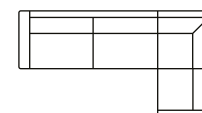

3 seater with 1 arm (L) +
corner 90 + 1 seater with 1 arm (R)
Art. No.: 12327+12332+12320
A-H86 x D186 x W304cm
B-H86 x D196 x W314cm