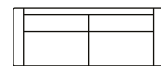

3 seater
Art. No.: 18374
H91x D98x W231cm